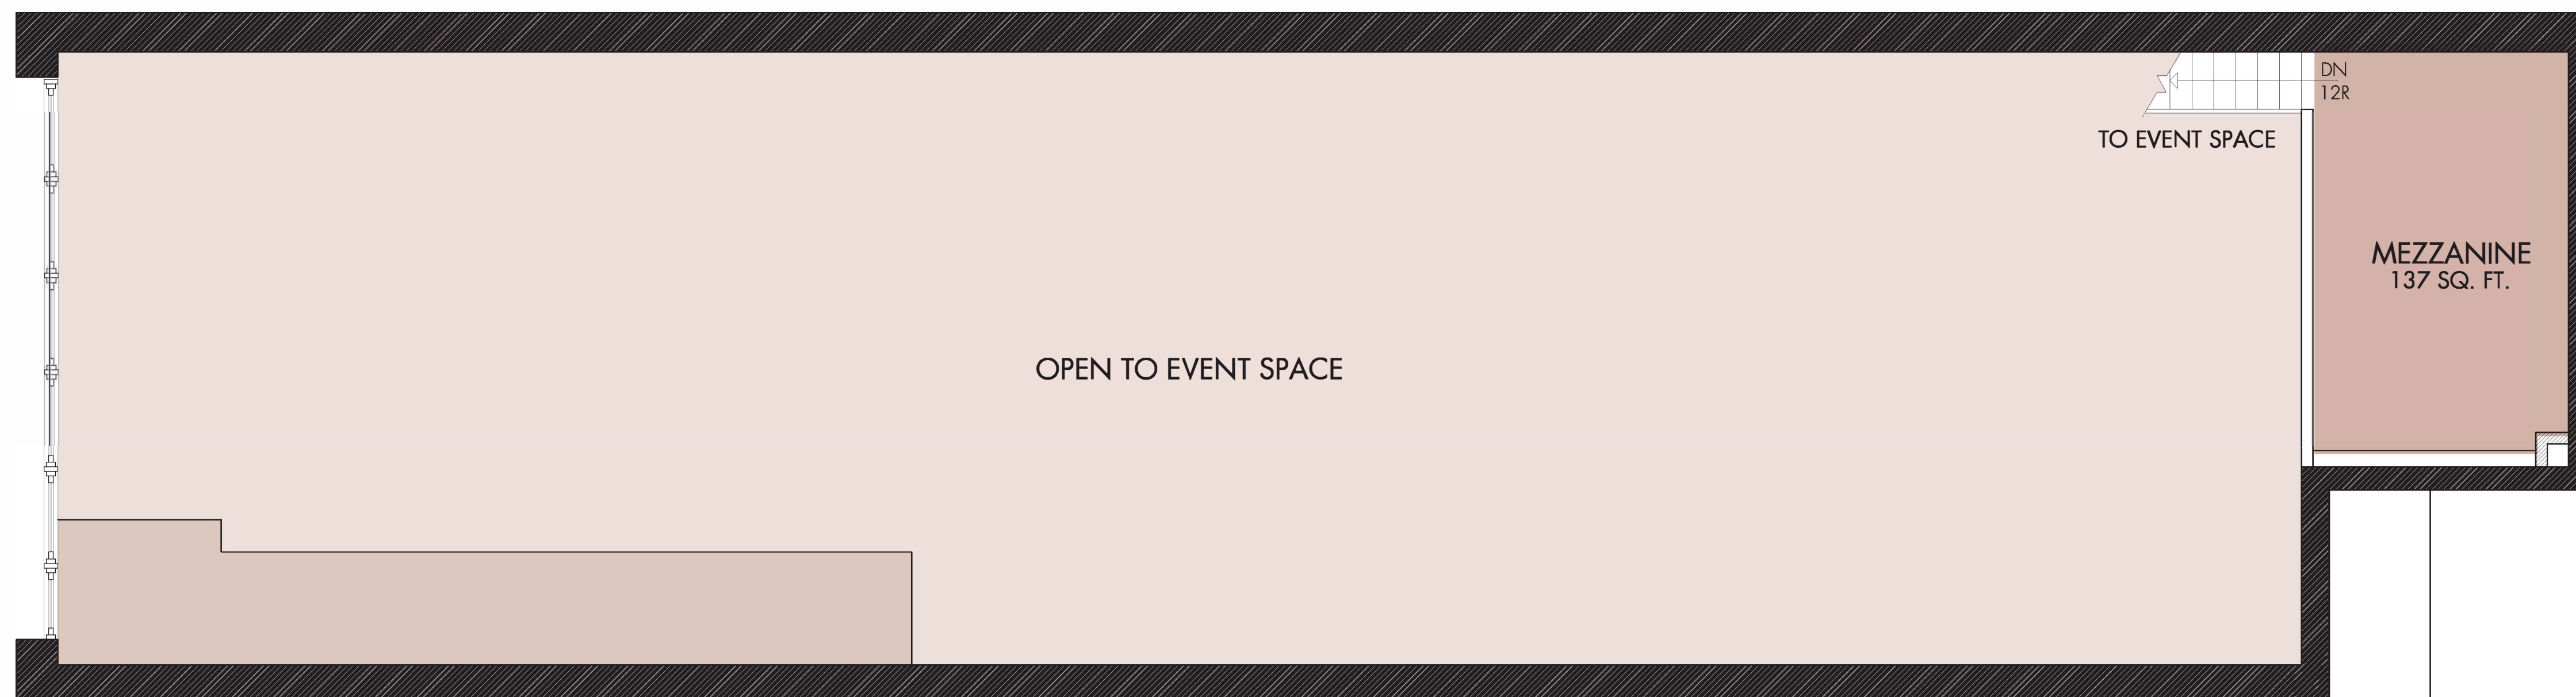

# THE FLAT NYC

23 WEST 24 STREET  
NEW YORK, NY 10010

 MEZZANINE FLOOR PLAN 

**THE FLAT**  
NYC

23 WEST 24 STREET  
NEW YORK, NY 10010

① 1ST FLOOR PLAN ( STREET LEVEL )  N

# THE FLAT NYC

23 WEST 24 STREET  
NEW YORK, NY 10010