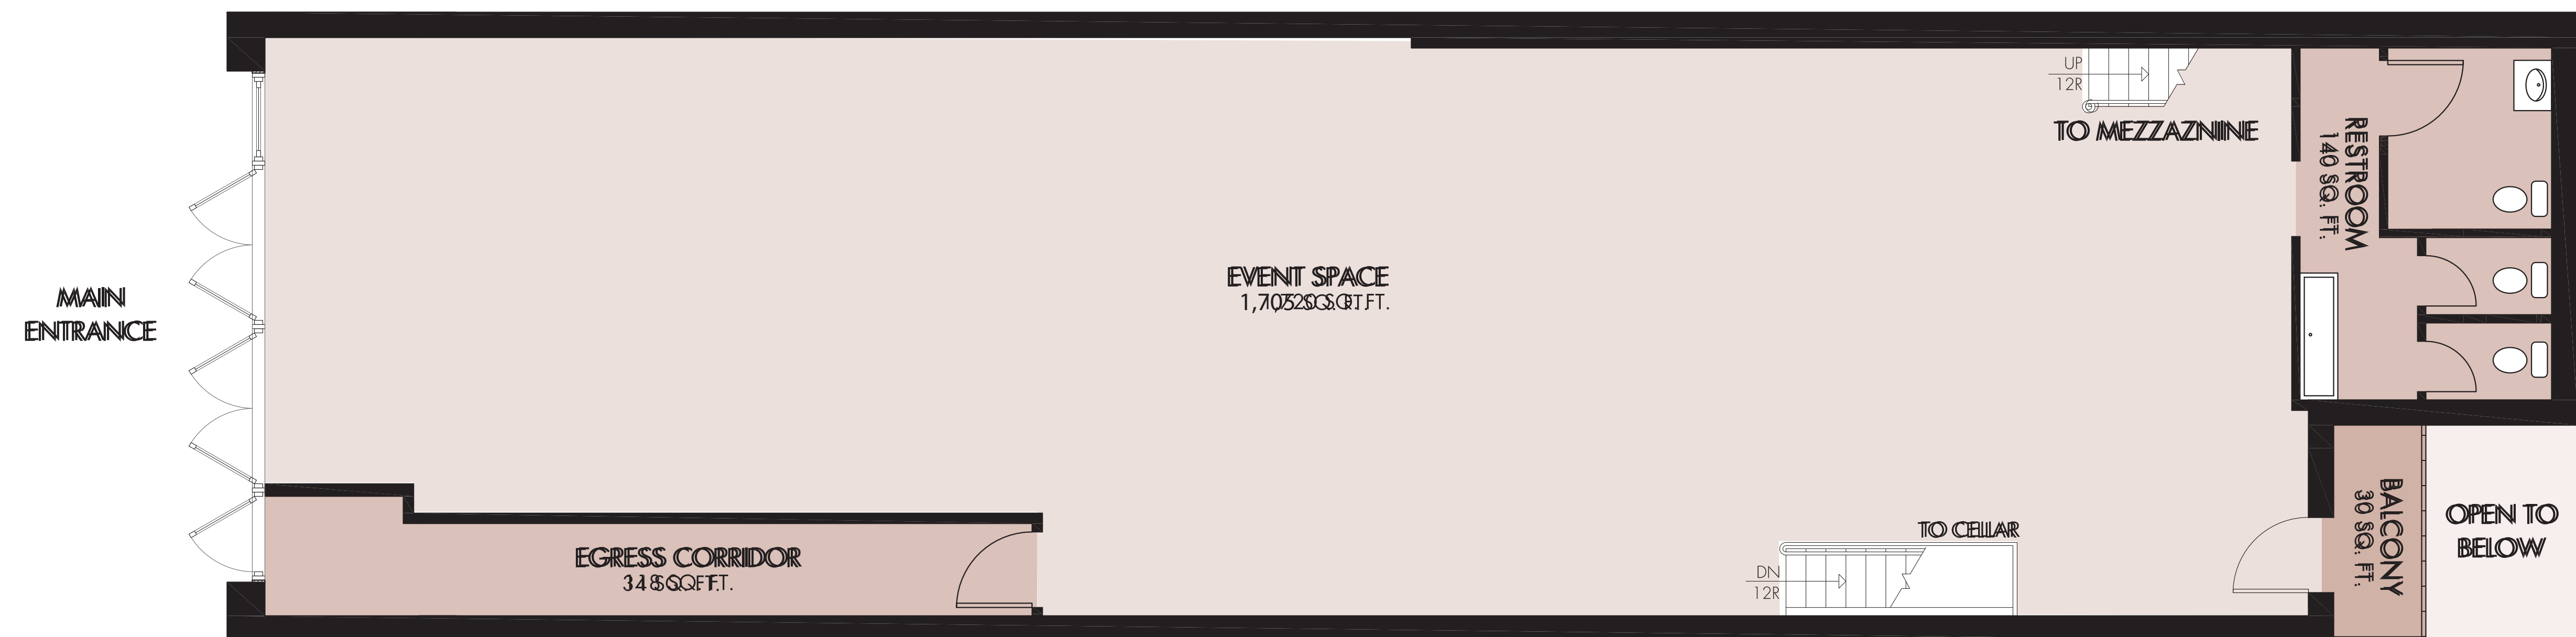

# THE FLAT NYC

23 WEST 24 STREET  
NEW YORK, NY 10010

 MEZZANINE FLOOR PLAN 

**THE FLAT**  
NYC

23 WEST 24 STREET  
NEW YORK, NY 10010

① 1ST FLOOR PLAN ( STREET LEVEL )  N

# THE FLAT NYC

23 WEST 24 STREET  
NEW YORK, NY 10010